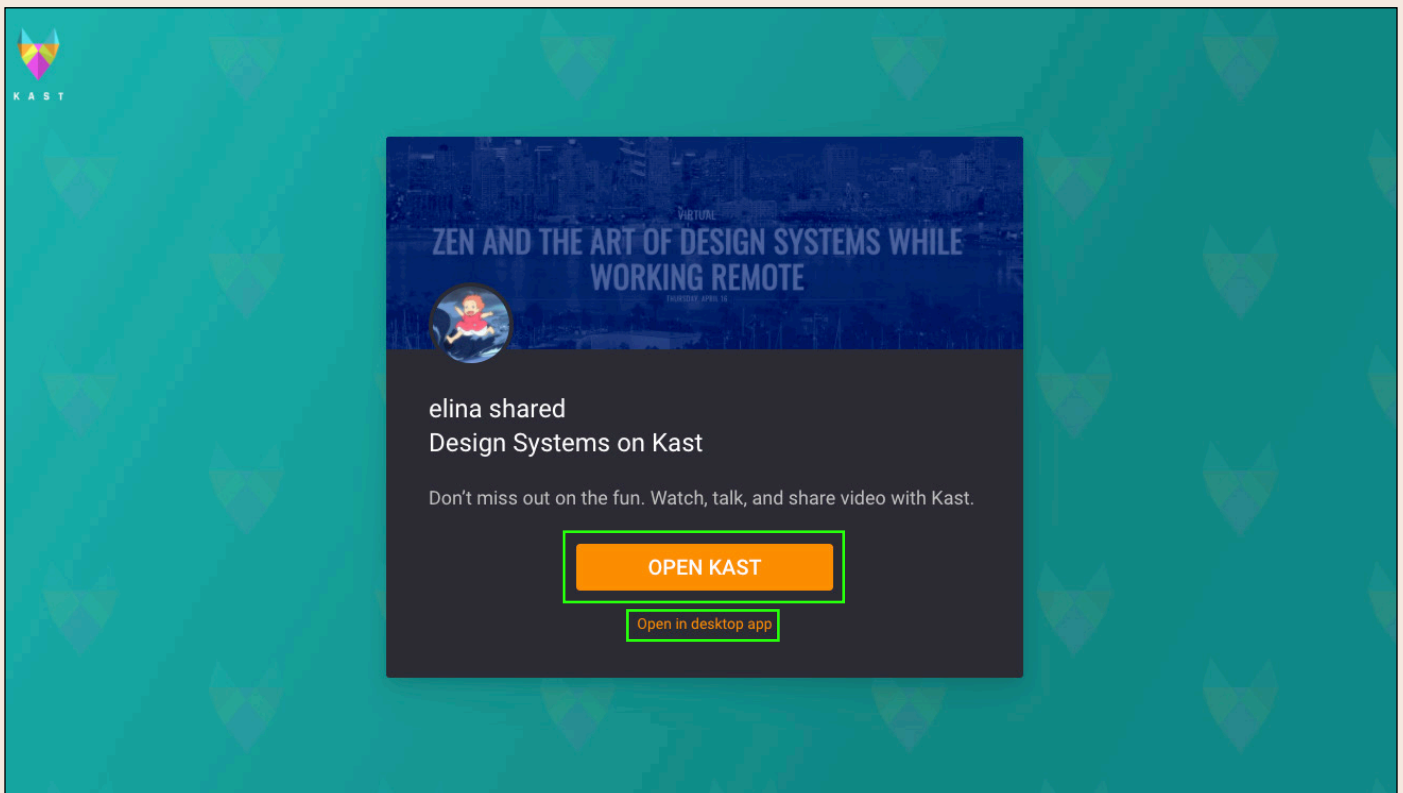

### **Watching A Presentation on KAST**

1. Click the link provided by the SDDW presenter whose presentation you want to watch
  2. A new browser window will open - click open Kast to view the session
- Or download the desktop app at <https://www.kastapp.co/download.html> and click "Open in desktop app"